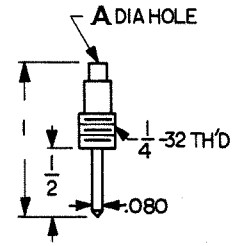

SENIOR

CAT. NO. 1690

JUNIOR

CAT. NO. 1680

SOLDERLESS - .080 DIA. TIP PLUGS

Fully insulated molded nylon sleeve. Maximum reliability with minimum contact resistance. Recessed metal head eliminates possibility of shock or grounding. Designed for solderless connection of up to 16 gauge stranded wire which fits through handle and tip and is secured by screwing handle tight. Current rating 10 Amps. Fits all standard tip jacks.

Designed for miniaturization where space is critical. Solder lead connection. Maximum reliability with minimum contact resistance. Base of tip is recessed to eliminate shock or grounding. Fits horizontal tip jacks. Current rating: 10 Amps.

SELECTION OF COLORS

CAT. NO.	COLOR	CAT. NO.	COLOR
6006	WHITE	6009	GREEN
6007	RED	6010	YELLOW
6008	BLACK	6011	BLUE

INSULATED SOLDERLESS TIP

SENIOR

CAT. NO. 1660- RED
 CAT. NO. 1661- BLACK

JUNIOR

CAT. NO. 1670- RED
 CAT. NO. 1671- BLACK

STREAMLINE TIPS

CAT. NO. 1615 - RED
 CAT. NO. 1616 - BLACK

CAT. NO.	A
3022-12	.120
3022-20	.093

HEAVY DUTY

CAT. NO. 3017 - RED
 CAT. NO. 3018 - BLACK
 CAT. NO. 3019 - TIP ONLY

NEEDLE TIPS

CAT. NO. 3015 - RED
 CAT. NO. 3016 - BLACK
 CAT. NO. 3014 - TIP ONLY