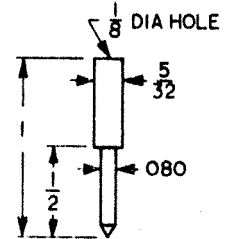

CAT. NO. 1601