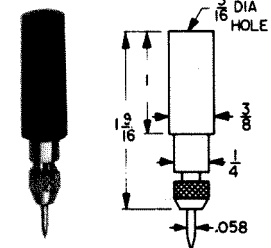

Designed for miniaturization where space is critical. Solder lead connection. Maximum reliability with minimum contact resistance. Base of tip is recessed to eliminate shock or grounding. Fits horizontal tip jacks. Current rating: 10 Amps.

SELECTION OF COLORS

CAT. NO.	COLOR	CAT. NO.	COLOR
6006	WHITE	6009	GREEN
6007	RED	6010	YELLOW
6008	BLACK	6011	BLUE

INSULATED SOLDERLESS TIP

SENIOR

CAT. NO. 1660- RED
 CAT. NO. 1661- BLACK

JUNIOR

CAT. NO. 1670- RED
 CAT. NO. 1671- BLACK

STREAMLINE TIPS

CAT. NO. 1615 - RED
 CAT. NO. 1616 - BLACK

CAT. NO.	A
3022-12	.120
3022-20	.093

HEAVY DUTY

CAT. NO. 3017 - RED
 CAT. NO. 3018 - BLACK
 CAT. NO. 3019 - TIP ONLY

NEEDLE TIPS

CAT. NO. 3015 - RED
 CAT. NO. 3016 - BLACK
 CAT. NO. 3014 - TIP ONLY