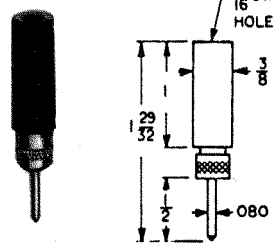

SENIOR

CAT. NO. 1690

JUNIOR

CAT. NO. 1680

SOLDERLESS - .080 DIA. TIP PLUGS

Fully insulated molded nylon sleeve. Maximum reliability with minimum contact resistance. Recessed metal head eliminates possibility of shock or grounding. Designed for solderless connection of up to 16 gauge stranded wire which fits through handle and tip and is secured by screwing handle tight. Current rating 10 Amps. Fits all standard tip jacks.

Designed for miniaturization where space is critical. Solder lead connection. Maximum reliability with minimum contact resistance. Base of tip is recessed to eliminate shock or grounding. Fits horizontal tip jacks. Current rating: 10 Amps.

SELECTION OF COLORS

CAT. NO.	COLOR	CAT. NO.	COLOR
6006	WHITE	6009	GREEN
6007	RED	6010	YELLOW
6008	BLACK	6011	BLUE

INSULATED SOLDERLESS TIP

SENIOR

CAT. NO. 1660- RED
 CAT. NO. 1661- BLACK

JUNIOR

CAT. NO. 1670- RED
 CAT. NO. 1671- BLACK

STREAMLINE TIPS

CAT. NO. 1615 - RED
 CAT. NO. 1616 - BLACK

CAT. NO.	A
3022-12	.120
3022-20	.093

HEAVY DUTY

CAT. NO. 3017 - RED
 CAT. NO. 3018 - BLACK
 CAT. NO. 3019 - TIP ONLY

NEEDLE TIPS

CAT. NO. 3015 - RED
 CAT. NO. 3016 - BLACK
 CAT. NO. 3014 - TIP ONLY