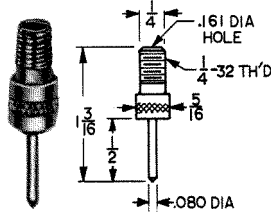

Designers' Choice

TEST TIPS & PLUGS

SPECIFICATIONS: Tips: Brass, Nickel Plate
 Handles: Nylon 6/6, Available in Red or Black
 Rating: 10 Amps AC for 100°C temperature rise, continuous duty

FORCE FIT SOLDERLESS TIPS

SENIOR

CAT. NO. 1690

JUNIOR

CAT. NO. 1680

SOLDERLESS - .080 DIA. TIP PLUGS

Fully insulated molded nylon sleeve. Maximum reliability with minimum contact resistance. Recessed metal head eliminates possibility of shock or grounding. Designed for solderless connection of up to 16 gauge stranded wire which fits through handle and tip and is secured by screwing handle tight. Current rating 10 Amps. Fits all standard tip jacks.

SELECTION OF COLORS

CAT. NO.	COLOR	CAT. NO.	COLOR
6000	WHITE	6003	GREEN
6001	RED	6004	YELLOW
6002	BLACK	6005	BLUE

THREADED SOLDERLESS TIP

SENIOR

CAT. NO. 1691

JUNIOR

CAT. NO. 1681

MINIATURE - .080 DIA. TIP PLUGS

Designed for miniaturization where space is critical. Solder lead connection. Maximum reliability with minimum contact resistance. Base of tip is recessed to eliminate shock or grounding. Fits horizontal tip jacks. Current rating: 10 Amps.