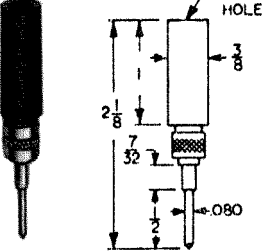

SENIOR

CAT. NO. 1690

JUNIOR

CAT. NO. 1680

SOLDERLESS - .080 DIA. TIP PLUGS

Fully insulated molded nylon sleeve. Maximum reliability with minimum contact resistance. Recessed metal head eliminates possibility of shock or grounding. Designed for solderless connection of up to 16 gauge stranded wire which fits through handle and tip and is secured by screwing handle tight. Current rating 10 Amps. Fits all standard tip jacks.

Designed for miniaturization where space is critical. Solder lead connection. Maximum reliability with minimum contact resistance. Base of tip is recessed to eliminate shock or grounding. Fits horizontal tip jacks. Current rating: 10 Amps.

SELECTION OF COLORS

CAT. NO.	COLOR	CAT. NO.	COLOR
6006	WHITE	6009	GREEN
6007	RED	6010	YELLOW
6008	BLACK	6011	BLUE

INSULATED SOLDERLESS TIP

SENIOR

CAT. NO. 1660- RED
 CAT. NO. 1661- BLACK

JUNIOR

CAT. NO. 1670- RED
 CAT. NO. 1671- BLACK

STREAMLINE TIPS

CAT. NO. 1615 - RED
 CAT. NO. 1616 - BLACK

CAT. NO.	A
3022-12	.120
3022-20	.093

HEAVY DUTY

CAT. NO. 3017 - RED
 CAT. NO. 3018 - BLACK
 CAT. NO. 3019 - TIP ONLY

NEEDLE TIPS

CAT. NO. 3015 - RED
 CAT. NO. 3016 - BLACK
 CAT. NO. 3014 - TIP ONLY