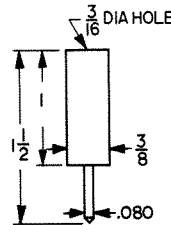

Designed for miniaturization where space is critical. Solder lead connection. Maximum reliability with minimum contact resistance. Base of tip is recessed to eliminate shock or grounding. Fits horizontal tip jacks. Current rating: 10 Amps.

SELECTION OF COLORS

CAT. NO.	COLOR	CAT. NO.	COLOR
6006	WHITE	6009	GREEN
6007	RED	6010	YELLOW
6008	BLACK	6011	BLUE

INSULATED SOLDERLESS TIP

SENIOR

CAT. NO. 1660- RED
 CAT. NO. 1661- BLACK

JUNIOR

CAT. NO. 1670- RED
 CAT. NO. 1671- BLACK

STREAMLINE TIPS

CAT. NO. 1615 - RED
 CAT. NO. 1616 - BLACK

CAT. NO.	A
3022-12	.120
3022-20	.093

HEAVY DUTY

CAT. NO. 3017 - RED
 CAT. NO. 3018 - BLACK
 CAT. NO. 3019 - TIP ONLY

NEEDLE TIPS

CAT. NO. 3015 - RED
 CAT. NO. 3016 - BLACK
 CAT. NO. 3014 - TIP ONLY