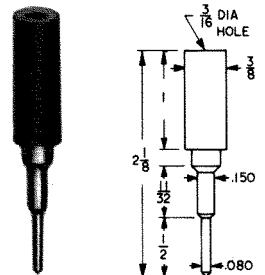

SENIOR

CAT. NO. 1690

JUNIOR

CAT. NO. 1680

SOLDERLESS - .080 DIA. TIP PLUGS

Fully insulated molded nylon sleeve. Maximum reliability with minimum contact resistance. Recessed metal head eliminates possibility of shock or grounding. Designed for solderless connection of up to 16 gauge stranded wire which fits through handle and tip and is secured by screwing handle tight. Current rating 10 Amps. Fits all standard tip jacks.

Designed for miniaturization where space is critical. Solder lead connection. Maximum reliability with minimum contact resistance. Base of tip is recessed to eliminate shock or grounding. Fits horizontal tip jacks. Current rating: 10 Amps.

STREAMLINE TIPS

CAT. NO. 1615 - RED
 CAT. NO. 1616 - BLACK

CAT. NO.	A
3022-12	.120
3022-20	.093

HEAVY DUTY

CAT. NO. 3017 - RED
 CAT. NO. 3018 - BLACK
 CAT. NO. 3019 - TIP ONLY

NEEDLE TIPS

CAT. NO. 3015 - RED
 CAT. NO. 3016 - BLACK
 CAT. NO. 3014 - TIP ONLY

STANDARD PHONE TIPS

Ideal for replacement tip for headset, speaker, or extension cord. Cat. No. 1601 Tip accommodates heavier wire.

CAT. NO. 1600

CAT. NO. 1601