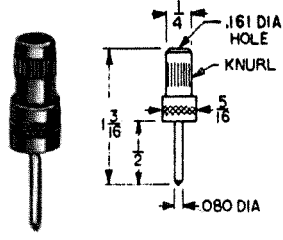

Designers' Choice

TEST TIPS & PLUGS

SPECIFICATIONS: Tips: Brass, Nickel Plate
 Handles: Nylon 6/6, Available in Red or Black
 Rating: 10 Amps AC for 100°C temperature rise, continuous duty

FORCE FIT SOLDERLESS TIPS

SENIOR

CAT. NO. 1690

JUNIOR

CAT. NO. 1680

SOLDERLESS - .080 DIA. TIP PLUGS

Fully insulated molded nylon sleeve. Maximum reliability with minimum contact resistance. Recessed metal head eliminates possibility of shock or grounding. Designed for solderless connection of up to 16 gauge stranded wire which fits through handle and tip and is secured by screwing handle tight. Current rating 10 Amps. Fits all standard tip jacks.

Designed for miniaturization where space is critical. Solder lead connection. Maximum reliability with minimum contact resistance. Base of tip is recessed to eliminate shock or grounding. Fits horizontal tip jacks. Current rating: 10 Amps.

STREAMLINE TIPS

CAT. NO. 1615 - RED
 CAT. NO. 1616 - BLACK

CAT. NO.	A
3022-12	.120
3022-20	.093

HEAVY DUTY

CAT. NO. 3017 - RED
 CAT. NO. 3018 - BLACK
 CAT. NO. 3019 - TIP ONLY

NEEDLE TIPS

CAT. NO. 3015 - RED
 CAT. NO. 3016 - BLACK
 CAT. NO. 3014 - TIP ONLY