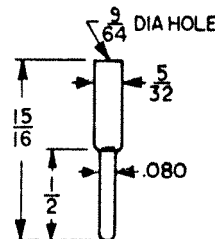

STANDARD PHONE TIPS

Ideal for replacement tip for headset, speaker, or extension cord. Cat. No. 1601 Tip accommodates heavier wire.

CAT. NO. 1600